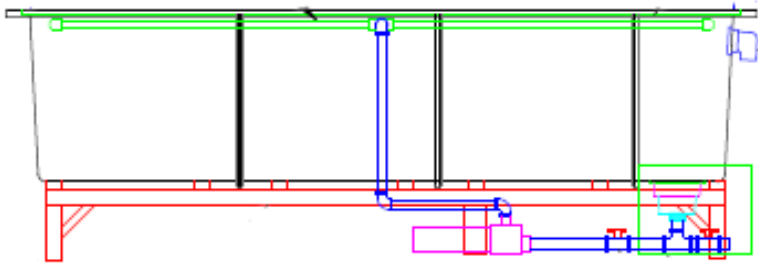

Bait Tank—FilterMax

By adding the FilterMax system to your tank, you are able to filter waste and add oxygen to you tank, keeping your bait thriving.

FilterMax shown on model 850

FilterMax pump located under the tank

FilterMax piping located behind the tank

Spray bar sprays filtered water back into the top of the tank adding valuable oxygen

FilterMax inside of the Tank

FilterMax not visible from the front of the tank
Model 850 Shown