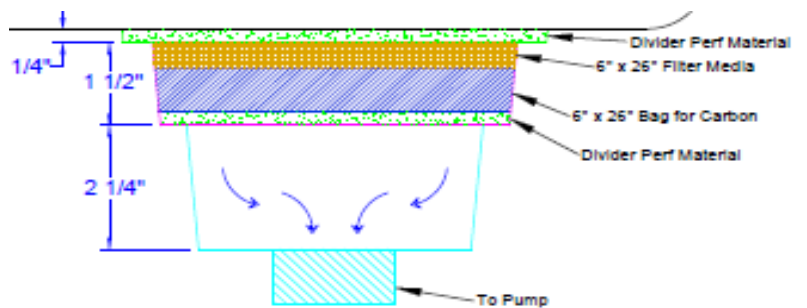

Bait Tank—FilterMax

By adding the FilterMax system to your tank, you are able to filter waste and add oxygen to you tank, keeping your bait thriving.

FilterMax shown on model 850

FilterMax pump located under the tank

FilterMax piping located behind the tank

Spray bar sprays filtered water back into the top of the tank adding valuable oxygen

FilterMax inside of the Tank

FilterMax not visible from the front of the tank
Model 850 Shown