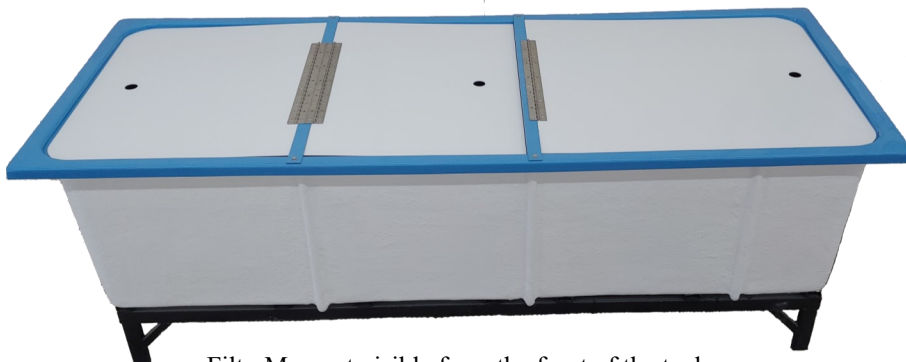

Bait Tank—FilterMax

By adding the FilterMax system to your tank, you are able to filter waste and add oxygen to you tank, keeping your bait thriving.

FilterMax shown on model 850

FilterMax pump located under the tank

FilterMax piping located behind the tank

Spray bar sprays filtered water back into the top of the tank adding valuable oxygen

FilterMax inside of the Tank

FilterMax not visible from the front of the tank
Model 850 Shown